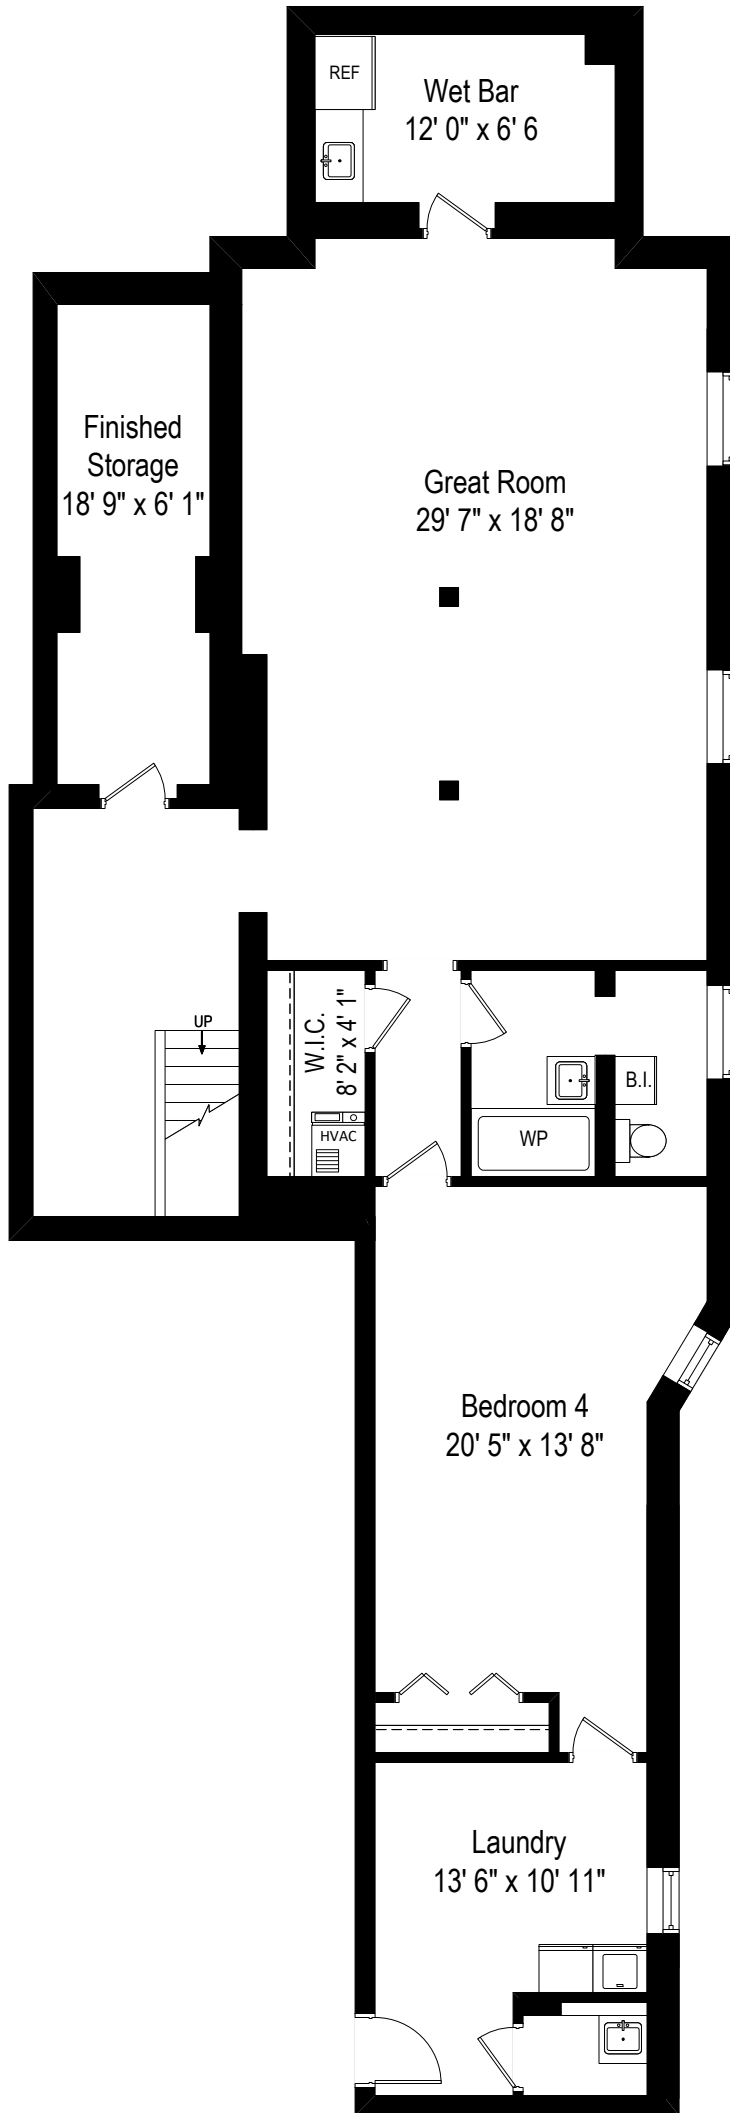

922 W. Carmen - Chicago, IL 60640

First Level

922 W. Carmen - Chicago, IL 60640

Lower Level

All dimensions are approximate. This plan is for marketing purposes only.